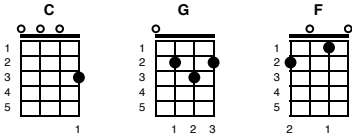

Cecilia. 1969. Words and Music by Paul Simon.

Key of C

4/4 time. 1 2 3 4

Verse 1

[C] Celia, you're [F] breaking my [C] heart
You're [F] shaking my [C] confidence [G] daily
Oh, Ce-[F]-ci-[C]-lia, I'm [F] down on my [C] knees I'm
[F] begging you [C] please to come [G] home

Verse 2

[C] Celia, you're [F] breaking my [C] heart
You're [F] shaking my [C] confidence [G] daily
Oh, Ce-[F]-ci-[C]-lia, I'm [F] down on my [C] knees
I'm [F] begging you [C] please to come [G] home,
Come on [C] home

Verse 3

Making [C] love in the [F] after-[G]-noon
With Ce-[C]-cilia [F] up in [G7] my bed-[C]-room, (makin' love)
I got [F] up to wash my [G] face
When I [C] come back to [F] bed someone's [G] taken my [C] place

Bo bo [F] Bo bo [C] Bo bo bo [F] Bo bo [G7] Bo bo

Instrumental

[C] Celia, you're [F] breaking my [C] heart
You're [F] shaking my [C] confidence [G] daily
Oh, Ce-[F]-ci-[C]-lia, I'm [F] down on my [C] knees I'm
[F] begging you [C] please to come [G] home