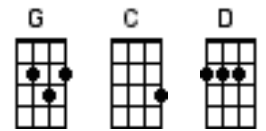

Speed Of The Sound Of Loneliness. 1986. John Prine.

4/4 time 1, 2, 1 2 3 4 Intro.

[G] [G] [C] [C] [D] [D] [G] [G]      [G] [G] [C] [C] [D] [D] [G] [G]

[G] \_\_ You come home [G] late and you come home [C] early [C]  
[D] \_\_ You come on [D] big when you're feeling [G] small [G]  
[G] \_\_ You come home [G] straight and you come home [C] curly [C]  
[D] \_\_ Sometimes you [D] don't come home at [G] all [G]

[G] \_\_ So what in the [G] world's come over [C] you [C]  
[D] \_\_ And what in [D] heaven's name have you [G] done [G]  
[G] \_\_ You've broken the [G] speed of the sound of [C] loneliness [C]  
[D] \_\_ You're out there [D] running just to be on the [G] run [G]