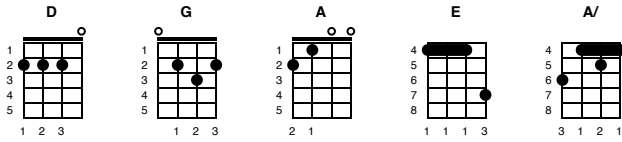

Hold Tight. 1966. Dave Dee, Dozy, Beaky, Mitch and Titch.

Key of D

Key of D

4/4 time. 1 2 3 4. (drums) [D] [D] (with bass) [D] [D] [D] [D]

Verse 1(sing F#)

[D] Hold tight, count to three, [D] gotta stay close by me,
And [G] hold tight, sing and shout, [G] just ride my round-about,
And [A] hold tight, shut your eyes, [A] girl, you suit me for si-i-[D]-i-i-i-i-[G]-ize,
For-[E]-get the other [A] guys!
You'll [D] never fall each [G] time you call Hold
[A/] tight! [G↓] Hold [A/] tight [G↓] Hold [A] ti-i-i-i-[A]-i-[A]-ight

Verse 2

[D] Hold tight, make me feel, [D] what you say is for real,
and [G] hold tight, carousel, [G] girl, you'll soon ring my bell,
and [A] hold tight, we will fly, [A] swinging low, swinging hi-i-[D]-i-i-i-i-[G]-igh,
we're [E] gonna reach the [A] sky
You'll [D] never fall, each [G] time you call hold
[A/] tight! [G↓] Hold [A/] tight [G↓] Hold [A] ti-i-i-i-[A]-i-[A]-ight

Instrumental

[A] [G/] [A] [D/], [A] [G/] [A] [D/], [A] [G/] [A] [D/], [A] [G/] [A] [D/]
Then Intro (drums) [D] [D] (with bass) [D] [D] [D] [D]

Verse 1

[D] Hold tight, count to three, [D] gotta stay close by me,
And [G] hold tight, sing and shout, [G] just ride my round-about,
And [A] hold tight, shut your eyes, [A] girl, you suit me for si-i-[D]-i-i-i-i-[G]-ize,
For-[E]-get the other [A] guys!
You'll [D] never fall each [G] time you call Hold
[A/] tight! [G↓] Hold [A/] tight [G↓] Hold [A] ti-i-i-i-[A]-i-[A]-ight
[A] [D/], [A] [D/], [A] [D/], [A] [A↓]