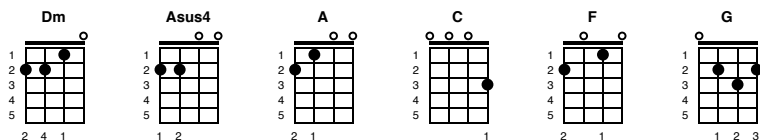

Paint it Black. 1966. The Rolling Stones

Key of Dm

4/4

4/4 time. 1, 2, 1 2 3 4.

[Dm↓] [Dm↓] [Dm↓] [Dm↓] [Dm↓] [Dm↓] [Dm↓] [Dm↓] [Dm] [Dm]

Verse 1

[Dm] _ I see a [Dm] red door and I [Asus4] want it painted [A] black

[Dm] _ No colours [Dm] anymore I [Asus4] want them to turn [A] black

[Dm/] _ I [C/] see the [F/] girls walk [G/] by dressed [Asus4] in their summer [A] clothes

[Dm/] _ I [C/] have to [F/] turn my [G/] head un-[Asus4]-til my darkness [A] goes

Verse 2

[Dm] _ I see a [Dm] line of cars and [Asus4] they're all painted [A] black

[Dm] _ With flowers [Dm] and my love both [Asus4] never to come [A] back

[Dm/] _ I see [C/] people [F/] turn their [G/] heads and [Asus4] quickly look a-[A]-way

[Dm/] _ Like a [C/] new born [F/] baby [G/] it just [Asus4] happens ev'ry [A] day

Verse 3

[Dm] _ I look in-[Dm]-side myself and [Asus4] see my heart is [A] black

[Dm] _ I see my [Dm] red door I must [Asus4] have it painted [A] black