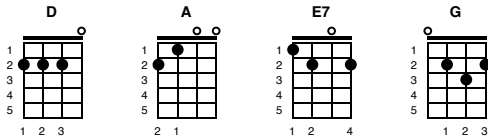

River Deep Mountain High. 1966. Ike & Tina Turner.

4/4 time. (Bass Riff 1) or. 1 2 3 4 1 2.

Verse 1

[NC] When I [NC] was a little [D] girl I had a [D] rag doll
[D] _ - The only [D] doll I've ever [A] owned [A]
[A] _ _ Now I [A] love you just the [D] way I loved that [D] rag doll
[D] _ - But only [D] now my love has [A] grown
[A] _ - And it gets [E7] stronger [E7] _ - in every [A] way
[A] _ - And it gets [E7] deeper [E7] _ _ let me [A] say
[A] _ - And it gets [E7] higher [E7] _ _ day by [A] day [A]

Chorus

And [G] do I [G] love you my oh [G] my
[G] _ _ _ Yeah [A] river [A] deep mountain [A] high [A] (Yeah Yeah Yeah)
[G] If I [G] lost you would I [G] cry [G]
[A] Oh how I love you [A] baby [A] baby baby [A] baby (Bass riff 1) or [A] [A] [A] [A]

The dodgy bit (best omitted).

12 bars [A] with Baby, Oooohhhh, Baby, Aaaaahhhh, Baby, Aaaaahhhh etc

Ending

And [G] do I [G] love you my oh [G] my

[G] _ _ _ Yeah [A] river [A] deep mountain [A] high [A] (Yeah Yeah Yeah)

[G] If I [G] lost you would I [G] cry [G]

[A] Oh how I love you [A] baby [A] baby baby [A] baby (Bass riff 1) or [A] [A] [A] [A↓]

Page end