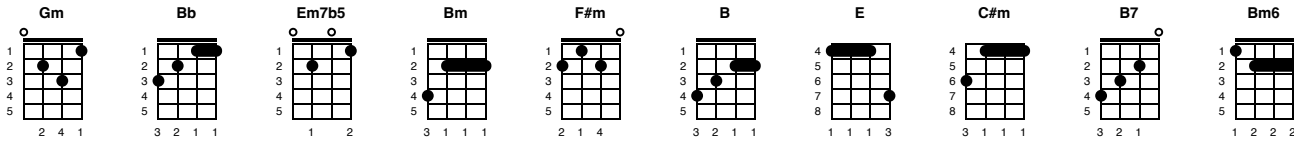

You Don't Have To Say You Love Me HARD PV1

Dusty Springfield

Key of Gm

4/4

Intro:

[Gm] [A7]

Verse 1:

[Dm↓] _ When I said I [Gm] needed you, [C7] _ you said you would [F] always stay
[Bb] It wasn't me who [Gm] changed but you, and [Em7b5] now you've gone a - [A7] way

Verse 2:

[Dm↓] _ Don't you see that [Gm] now you've gone, [C7] _ and I'm left here [F] on my own
[Bb] _ That I have to [Gm] follow you, and [Em7b5] beg you to come [A7] home

Chorus:

[D/] You don't have to [Bm/] say you love me, [Em/] just be close at [A7/] hand
[D/] You don't have to [Bm/] stay forever, [Em/] I will under - [A7/] stand
Be - [D/] lieve me, be - [F#m/] lieve me, I [Bm] can't help but love you
But be - [G/] lieve me, I'll [Em/] never tie you [A7] down

Verse 3:

[Dm↓] Left alone with just a [Gm] memory, [C] _ life seems dead and [F] so unreal
[Bb] _ All that's left is [Gm] loneliness, there's [A7] nothing left to [Dm] feel

Chorus:

[D/] You don't have to [Bm/] say you love me, [Em/] just be close at [A7/] hand
[D/] You don't have to [Bm/] stay forever, [Em/] I will under - [A7/] stand
Be - [D] lieve, oh be - [B] lieve me

Chorus:

Key Change

[E/] You don't have to [C#m/] say you love me, [F#m/] just be close at [B7/] hand
[E/] You don't have to [C#m/] stay forever, [F#m/] I will under - [B7/] stand

Ending:

Be - [E/] lieve me - [Bm6/] ee, be - [E/] lieve me - [Bm6/] ee,